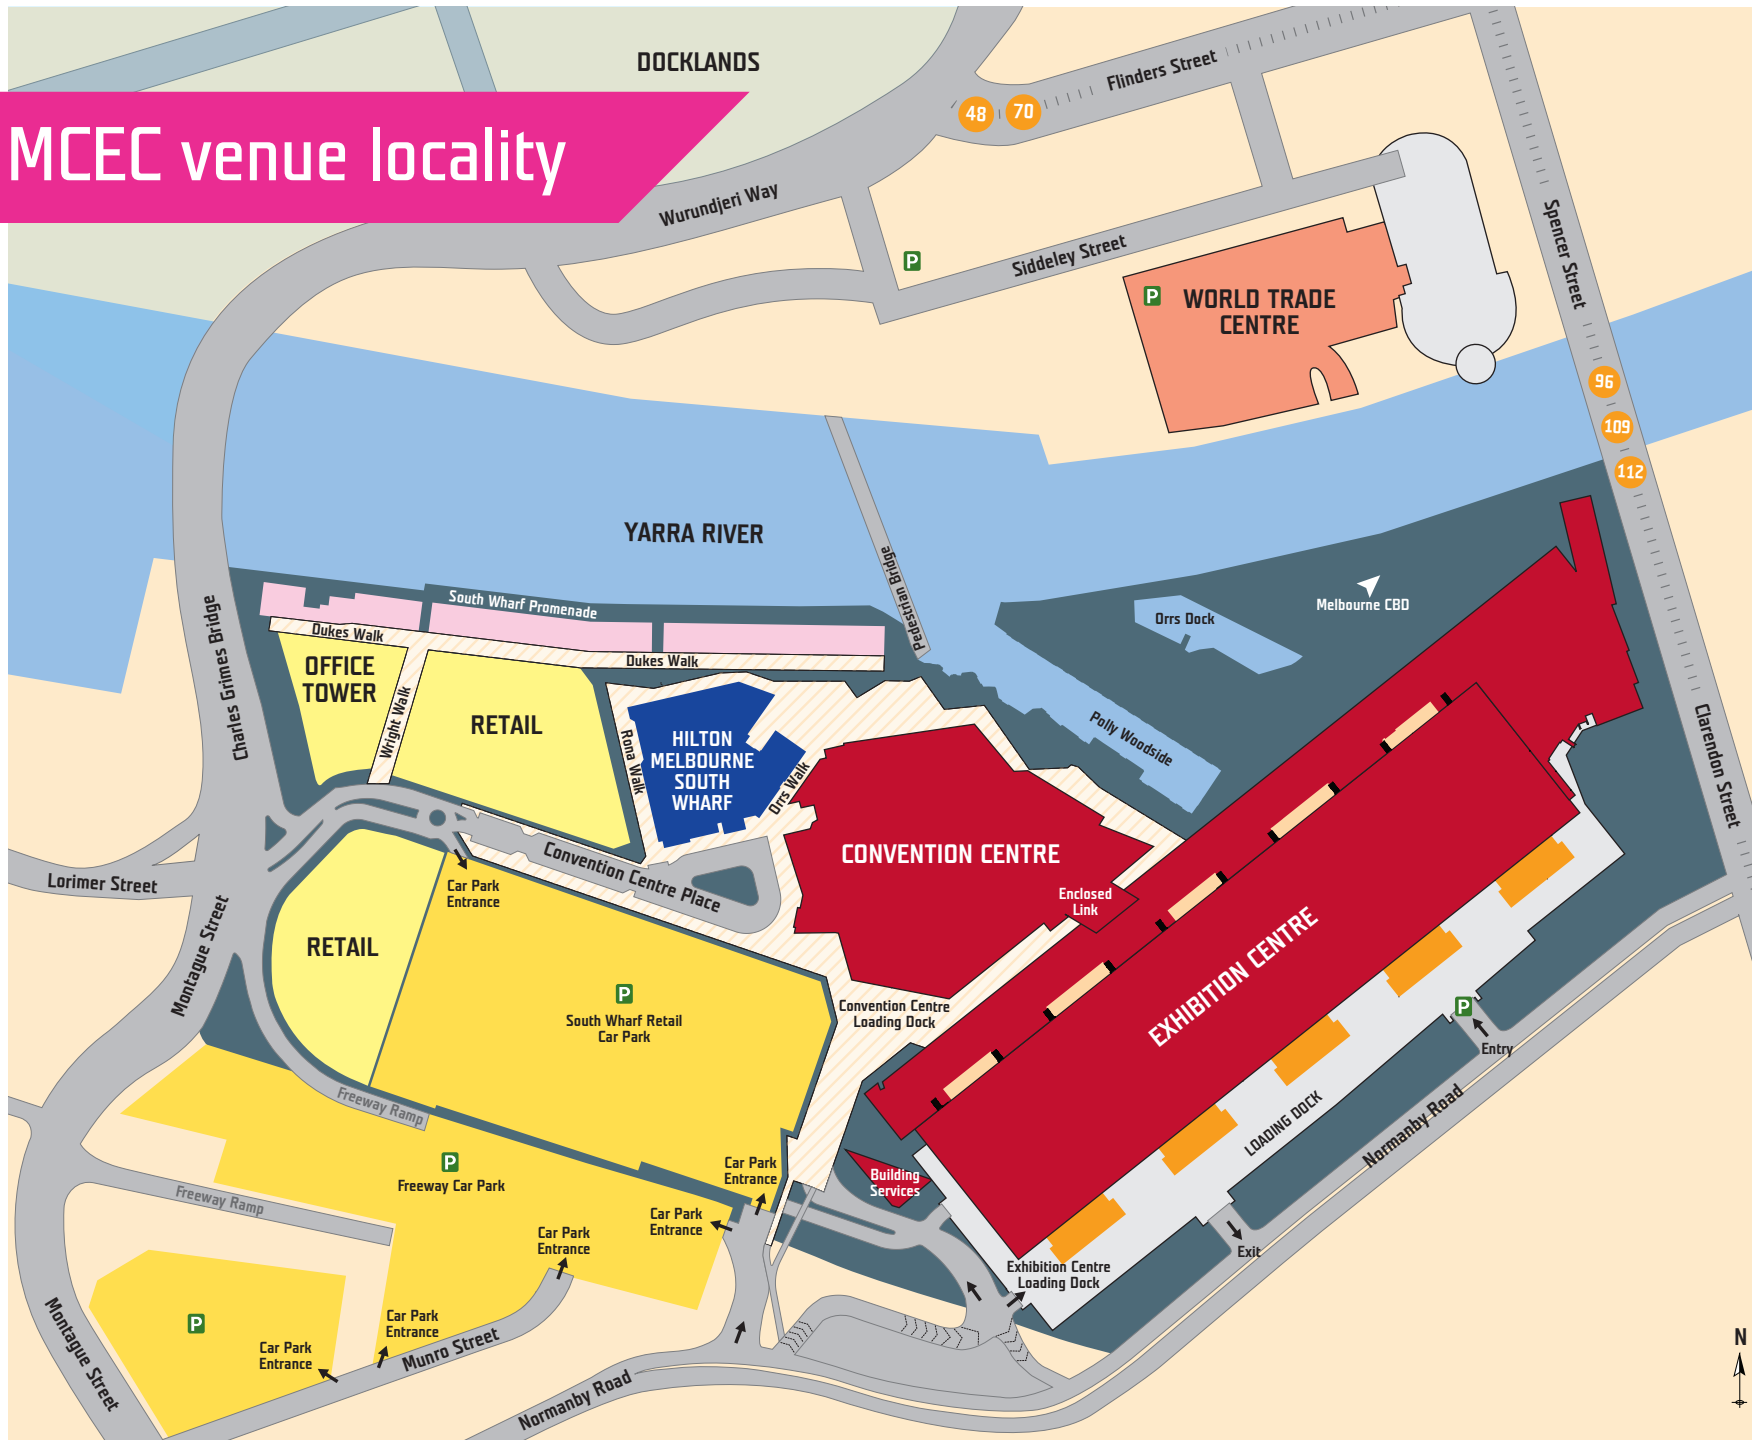

MCEC venue locality

Melbourne Convention and Exhibition Centre

1 Convention Centre Pl,
South Wharf 3006

Exhibition Centre entrance

2 Clarendon St,
South Wharf 3006

--- Tramline

96 Tram Number

P Parking

■ South Wharf Precinct

MCEC directions

- Arriving by taxi:** Drop off points are at 1 Convention Centre Place or 2 Clarendon Street, South Wharf
- Arriving by tram:** Tram numbers 96, 112 and 109 travel down Spencer/Clarendon Streets and stop opposite the Clarendon Street entrance of the Melbourne Exhibition Centre
- Tram numbers 48 and 70 stop at the end of Flinders Street. Walk towards the Yarra River, across the new pedestrian bridge
- Arriving by train:** Take the train to Southern Cross Station. Tram numbers 96, 109 and 112 travel past Southern Cross Station down Spencer/Clarendon Streets and stop opposite the Melbourne Exhibition Centre
- www.metlinkmelbourne.com.au
- Arriving on foot:** Pedestrian access is along Southbank or across the new pedestrian bridge
- Parking:** Parking is available at the Melbourne Exhibition Centre and adjacent car parks